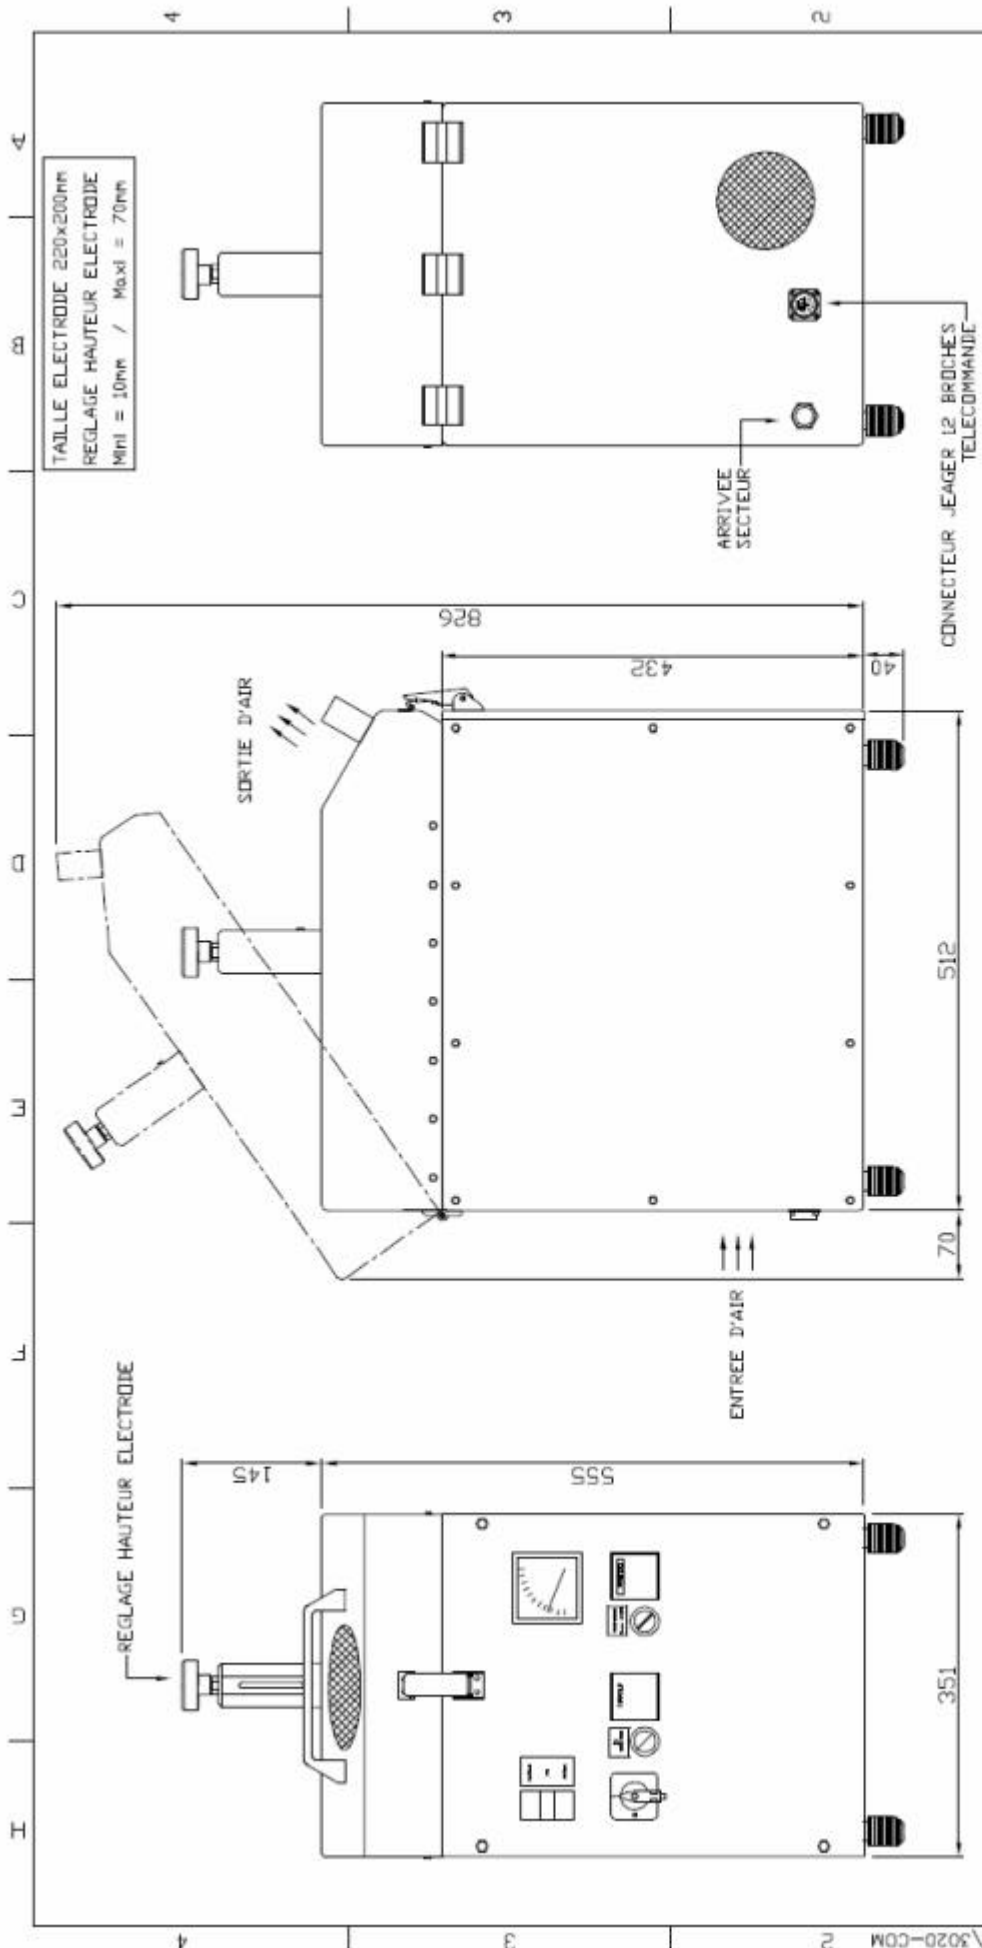

RADIO FREQUENCY PRE-HEATER REF. CD 8

REF	CD 8
Frequency	27.12 MHz
Output power	100 to 800 W according to adjustment of upper button.
Mains	220 V - 1 phase + earth - 50 Hz
Consumption	1,300 VA at full power (anodic current at 300 mA).
Weight	45 kg
Plate	200 * 220 mm, travel adjustable from 10 to 70 mm.